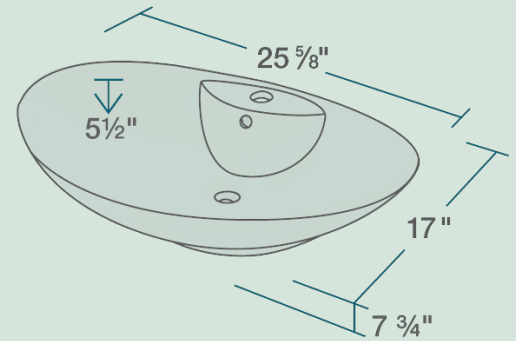

V2102-BISQUE Vessel Sink

Porcelain

Our porcelain sinks are made of true vitreous china and are triple glazed to create the strongest sink you will find. All of our porcelain sinks are covered by a limited lifetime warranty. All undermount sinks come with a cardboard cutout template and mounting hardware.

25 5/8" x 17" x 7 3/4"
 Vessel Installation
 True Vitreous China
 No Hardware Needed
 Limited Lifetime Warranty

Accessories

*Accessories not included

Available Colors

Features

Vessel Installation	27" Minimum Cabinet Size	True Vitreous China	No Hardware Needed	Limited Lifetime Warranty	One Bowl