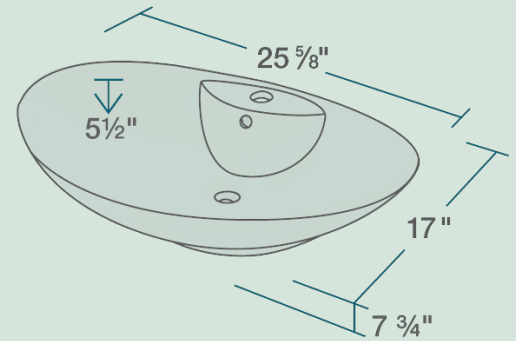

V2102-WHITE Vessel Sink

Porcelain

Our porcelain sinks are made of true vitreous china and are triple glazed to create the strongest sink you will find. All of our porcelain sinks are covered by a limited lifetime warranty. All undermount sinks come with a cardboard cutout template and mounting hardware.

25 5/8" x 17" x 7 3/4"
 Vessel Installation
 True Vitreous China
 No Hardware Needed
 Limited Lifetime Warranty

Accessories

*Accessories not included

Available Colors

Features

Vessel Installation	27" Minimum Cabinet Size	True Vitreous China	No Hardware Needed	Limited Lifetime Warranty	One Bowl