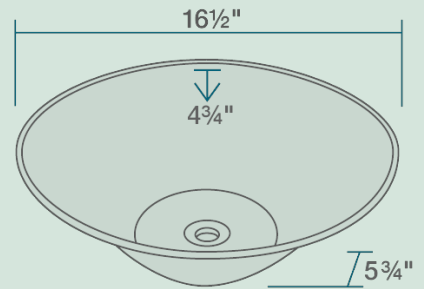

16 1/2" x 16 1/2" x 5 3/4"
 Vessel Installation
 True Vitreous China
 No Hardware Needed
 Limited Lifetime Warranty

Accessories

*Accessories not included

Available Colors

Features

Vessel Installation	18" Minimum Cabinet Size	True Vitreous China	No Hardware Needed	Limited Lifetime Warranty	One Bowl