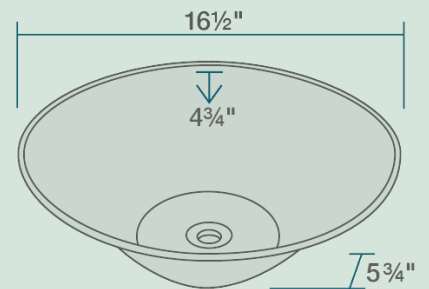

# V220-WHITE Vessel Sink

16 1/2" x 16 1/2" x 5 3/4"  
Vessel Installation  
True Vitreous China  
No Hardware Needed  
Limited Lifetime Warranty

## Features

Vessel Installation	18" Minimum Cabinet Size	True Vitreous China	No Hardware Needed	Limited Lifetime Warranty	One Bowl

UPC: 817299010692