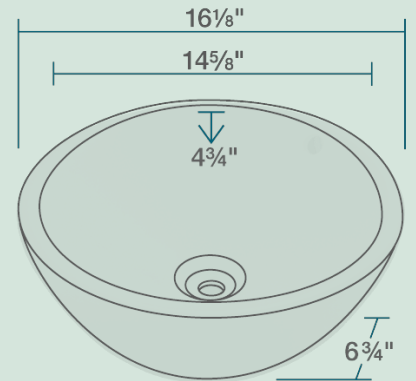

V2200-BISQUE Vessel Sink

Porcelain

Our porcelain sinks are made of true vitreous china and are triple glazed to create the strongest sink you will find. All of our porcelain sinks are covered by a limited lifetime warranty. All undermount sinks come with a cardboard cutout template and mounting hardware.

16 1/8" x 16 1/8" x 6 3/4"
 Vessel Installation
 18" Minimum Cabinet Size
 True Vitreous China
 Multiple Colors Available
 No Hardware Needed
 cUPC Certified (Uniform Plumbing Code)
 Limited Lifetime Warranty

Accessories

*Accessories not included

Available Colors

Features

Vessel Installation	18" Minimum Cabinet Size	True Vitreous China	No Hardware Needed	cUPC Certified	Limited Lifetime Warranty
One Bowl					

UPC: 817299011002