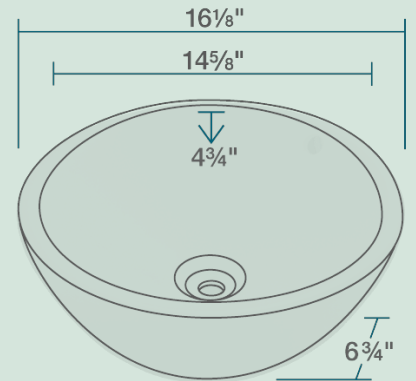

V2200-WHITE Vessel Sink

Porcelain

Our porcelain sinks are made of true vitreous china and are triple glazed to create the strongest sink you will find. All of our porcelain sinks are covered by a limited lifetime warranty. All undermount sinks come with a cardboard cutout template and mounting hardware.

16 1/8" x 16 1/8" x 6 3/4"
 Vessel Installation
 18" Minimum Cabinet Size
 True Vitreous China
 Multiple Colors Available
 No Hardware Needed
 cUPC Certified (Uniform Plumbing Code)
 Limited Lifetime Warranty

Accessories

*Accessories not included

Available Colors

Features

| Vessel Installation | 18" Minimum Cabinet Size | True Vitreous China | No Hardware Needed | cUPC Certified | Limited Lifetime Warranty |
|---------------------|--------------------------|---------------------|--------------------|----------------|---------------------------|
| | | | | | |
| One Bowl | | | | | |
| | | | | | |