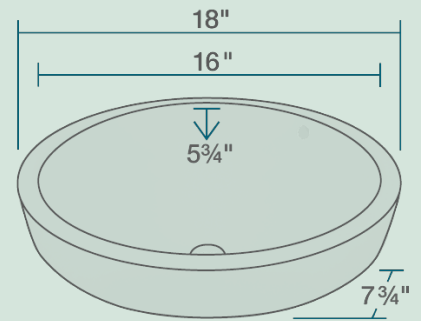

# V22182-BISQUE Vessel Sink

18" x 18" x 7 3/4"  
Vessel Installation  
18" Minimum Cabinet Size  
True Vitreous China  
Multiple Colors Available  
No Hardware Needed  
cUPC Certified (Uniform Plumbing Code)  
Limited Lifetime Warranty