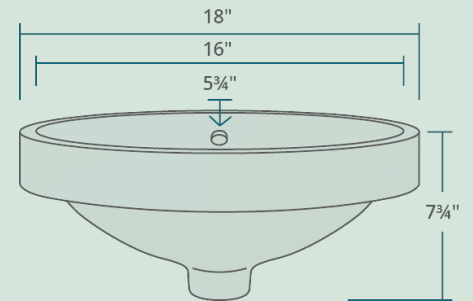

# V22182-BISQUE Drop-In Sink

18" x 18" x 7 3/4"  
 18" Minimum Cabinet Size  
 True Vitreous China  
 Multiple Colors Available  
 No Hardware Needed  
 cUPC Certified (Uniform Plumbing Code)  
 Limited Lifetime Warranty