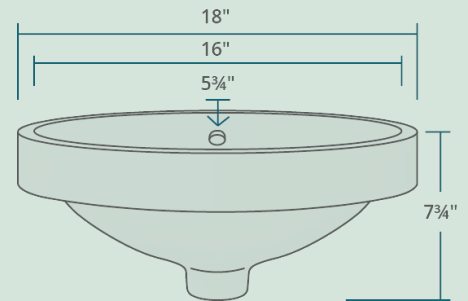

V22182-WHITE Drop-In Sink

Porcelain

Our porcelain sinks are made of true vitreous china and are triple glazed to create the strongest sink you will find. All of our porcelain sinks are covered by a limited lifetime warranty. All undermount sinks come with a cardboard cutout template and mounting hardware.

18" x 18" x 7 3/4"
 18" Minimum Cabinet Size
 True Vitreous China
 Multiple Colors Available
 No Hardware Needed
 cUPC Certified (Uniform Plumbing Code)
 Limited Lifetime Warranty

Accessories

*Accessories not included

Available Colors

Features

Drop-In Installation 	18" Minimum Cabinet Size 	True Vitreous China 	Multiple Colors Available 	No Hardware Needed 	cUPC Certified
Limited Lifetime Warranty 	One Bowl 				

UPC: 817299016540