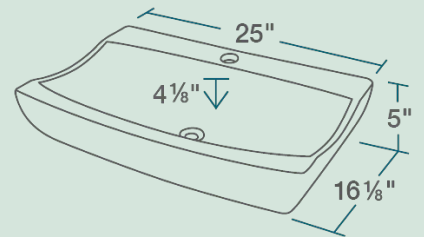

25" x 16 1/8" x 5"
 Vessel Installation
 True Vitreous China
 No Hardware Needed
 Limited Lifetime Warranty

Accessories

*Accessories not included

Available Colors

Features

Vessel Installation	27" Minimum Cabinet Size	True Vitreous China	No Hardware Needed	Limited Lifetime Warranty	One Bowl