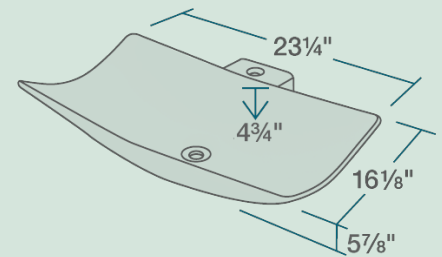

# V240-BISQUE Vessel Sink

23 1/4" x 16 1/8" x 5 7/8"  
 Vessel Installation  
 True Vitreous China  
 No Hardware Needed  
 Limited Lifetime Warranty