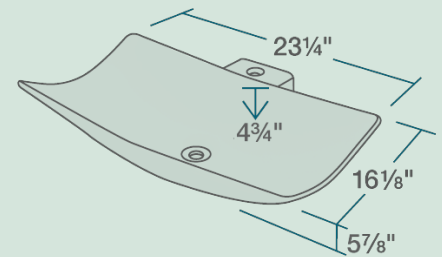

23 1/4" x 16 1/8" x 5 7/8"
 Vessel Installation
 True Vitreous China
 No Hardware Needed
 Limited Lifetime Warranty

Accessories

*Accessories not included

Available Colors

Features

Vessel Installation	24" Minimum Cabinet Size	True Vitreous China	No Hardware Needed	Limited Lifetime Warranty	One Bowl