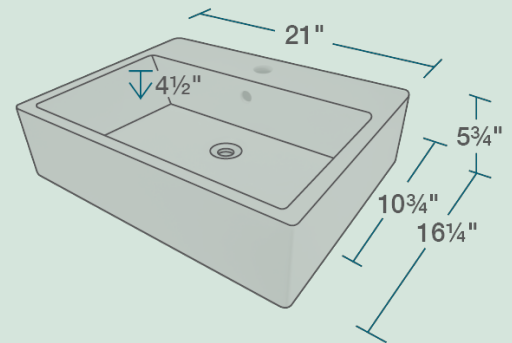

# V2502-BISQUE Vessel Sink

21" x 16 1/4" x 5 3/4"  
 Vessel Installation  
 True Vitreous China  
 No Hardware Needed  
 Limited Lifetime Warranty

## Features

Vessel Installation	21" Minimum Cabinet Size	True Vitreous China	No Hardware Needed	Limited Lifetime Warranty	One Bowl

UPC: 810971027827