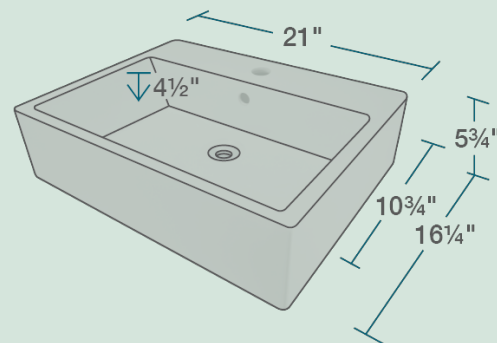

V2502-WHITE Vessel Sink

Porcelain

Our porcelain sinks are made of true vitreous china and are triple glazed to create the strongest sink you will find. All of our porcelain sinks are covered by a limited lifetime warranty. All undermount sinks come with a cardboard cutout template and mounting hardware.

21" x 16 1/4" x 5 3/4"
 Vessel Installation
 True Vitreous China
 No Hardware Needed
 Limited Lifetime Warranty

Accessories

*Accessories not included

Available Colors

Features

Vessel Installation	21" Minimum Cabinet Size	True Vitreous China	No Hardware Needed	Limited Lifetime Warranty	One Bowl