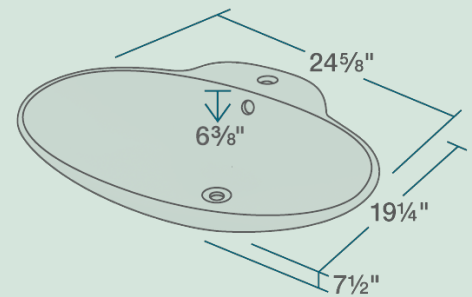

# V260-WHITE Vessel Sink

24 5/8" x 19 1/4" x 7 1/2"  
 Vessel Installation  
 True Vitreous China  
 No Hardware Needed  
 Limited Lifetime Warranty