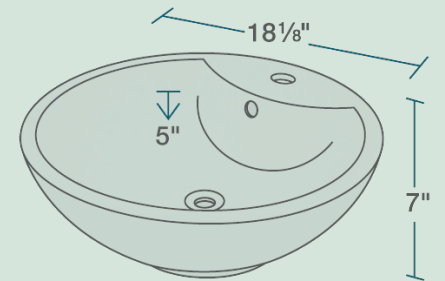

# V2702-WHITE Vessel Sink

18 1/8" x 18 1/8" x 7"  
 Vessel Installation  
 True Vitreous China  
 No Hardware Needed  
 Limited Lifetime Warranty