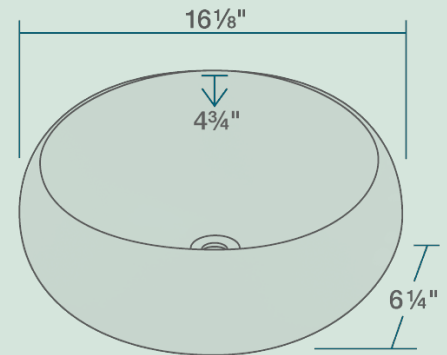

# V280-BISQUE Vessel Sink

16 1/8" x 16 1/8" x 6 1/4"  
 Vessel Installation  
 True Vitreous China  
 No Hardware Needed  
 Lifetime Warranty

## Features

<p>Vessel Installation</p>	<p>18" Minimum Cabinet Size</p>	<p>True Vitreous China</p>	<p>No Hardware Needed</p>	<p>Limited Lifetime Warranty</p>	

UPC: 817299010807