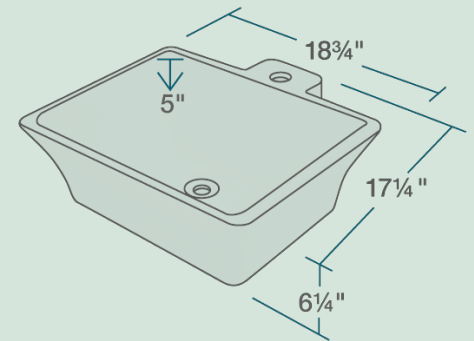

Accessories

*Accessories not included