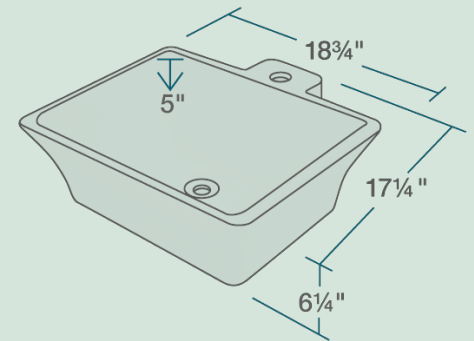

# V290-WHITE Vessel Sink

18 3/4" x 17 1/4" x 6 1/4"  
 Vessel Installation  
 True Vitreous China  
 No Hardware Needed  
 Limited Lifetime Warranty