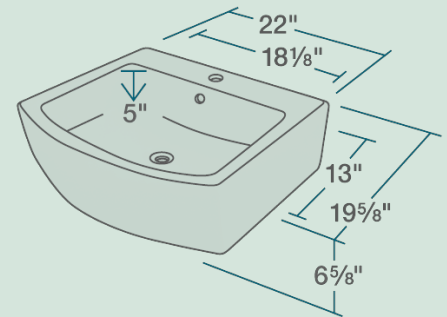

22" x 19 5/8" x 6 5/8"
 Vessel Installation
 True Vitreous China
 No Hardware Needed
 Limited Lifetime Warranty

Accessories

*Accessories not included

Available Colors

Features

Vessel Installation	24" Minimum Cabinet Size	True Vitreous China	No Hardware Needed	Limited Lifetime Warranty	One Bowl