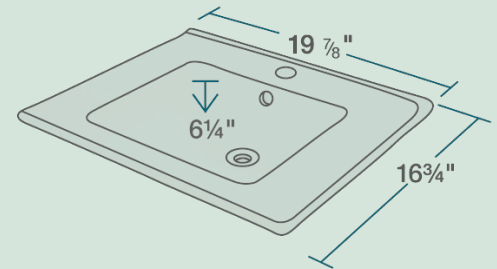

V310-BISQUE Vessel Sink

Porcelain

Our porcelain sinks are made of true vitreous china and are triple glazed to create the strongest sink you will find. All of our porcelain sinks are covered by a limited lifetime warranty. All undermount sinks come with a cardboard cutout template and mounting hardware.

19 7/8" x 16 3/4" x 6 1/4"
 Topmount or Vessel Installation
 21" Minimum Cabinet Size
 True Vitreous China
 No Hardware Needed
 Lifetime Warranty

Accessories

*Accessories not included

Available Colors

Features