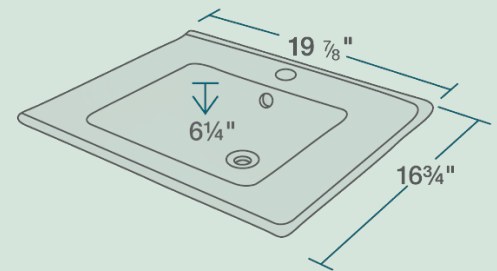

# V310-WHITE Vessel Sink

19 7/8" x 16 3/4" x 6 1/4"  
 Topmount or Vessel Installation  
 21" Minimum Cabinet Size  
 True Vitreous China  
 No Hardware Needed  
 Limited Lifetime Warranty