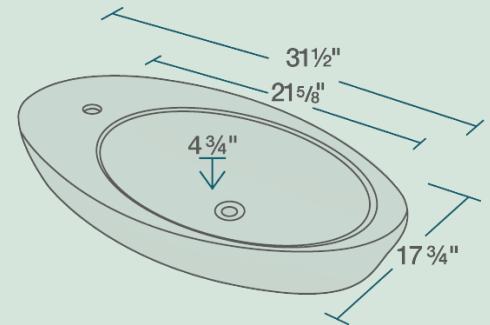

V320-BISQUE Vessel Sink

Porcelain

Our porcelain sinks are made of true vitreous china and are triple glazed to create the strongest sink you will find. All of our porcelain sinks are covered by a limited lifetime warranty. All undermount sinks come with a cardboard cutout template and mounting hardware.

31 1/2" x 17 3/4" x 4 3/4"
 Vessel Installation
 33" Minimum Cabinet Size
 True Vitreous China
 No Hardware Needed
 Limited Lifetime Warranty

Accessories

*Accessories not included

Available Colors

Features

Vessel Installation	33" Minimum Cabinet Size	True Vitreous China	No Hardware Needed	Limited Lifetime Warranty	One Bowl

UPC: 817299010883