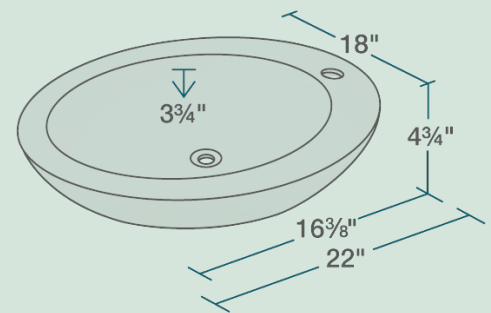

18" x 22" x 4 3/4"
 Vessel Installation
 24" Minimum Cabinet Size
 True Vitreous China
 No Hardware Needed
 Limited Lifetime Warranty

Accessories

*Accessories not included

Available Colors

Features

<p>Vessel Installation</p>	<p>24" Minimum Cabinet Size</p>	<p>True Vitreous China</p> <p>TVC</p>	<p>No Hardware Needed</p>	<p>Limited Lifetime Warranty</p> <p>LLW</p>	