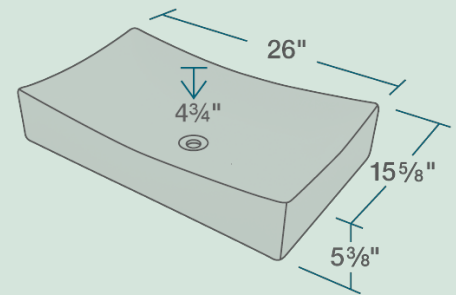

25 1/2" x 15 3/4" x 5 1/8"
 Vessel Installation
 True Vitreous China
 No Hardware Needed
 Limited Lifetime Warranty

Accessories

*Accessories not included

Available Colors

Features

Vessel Installation	27" Minimum Cabinet Size	True Vitreous China	No Hardware Needed	Limited Lifetime Warranty	One Bowl