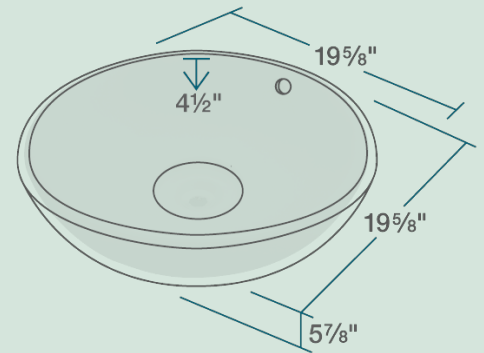

V340-WHITE Vessel Sink

Porcelain

Our porcelain sinks are made of true vitreous china and are triple glazed to create the strongest sink you will find. All of our porcelain sinks are covered by a limited lifetime warranty. All undermount sinks come with a cardboard cutout template and mounting hardware.

19 5/8" x 19 5/8" x 5 7/8"
 Vessel Installation
 True Vitreous China
 No Hardware Needed
 Lifetime Warranty

Accessories

*Accessories not included

Available Colors

Features

<p>Vessel Installation</p>	<p>21" Minimum Cabinet Size</p>	<p>True Vitreous China</p>	<p>No Hardware Needed</p>	<p>Limited Lifetime Warranty</p>	