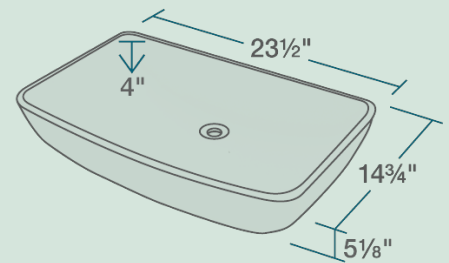

23 1/2" x 14 3/4" x 5 1/8"
 Vessel Installation
 True Vitreous China
 No Hardware Needed
 Limited Lifetime Warranty

Accessories

*Accessories not included

Available Colors

Features

Vessel Installation	24" Minimum Cabinet Size	True Vitreous China	No Hardware Needed	Limited Lifetime Warranty	One Bowl