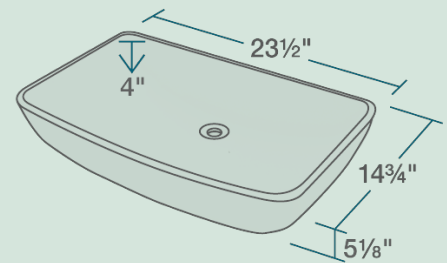

23 1/2" x 14 3/4" x 5 1/8"  
 Vessel Installation  
 True Vitreous China  
 No Hardware Needed  
 Limited Lifetime Warranty