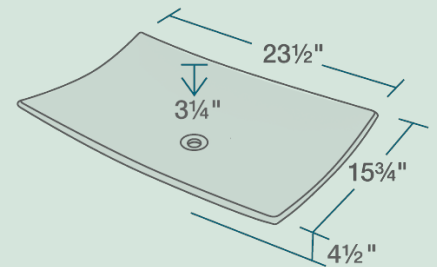

V360-BISQUE Vessel Sink

Porcelain

Our porcelain sinks are made of true vitreous china and are triple glazed to create the strongest sink you will find. All of our porcelain sinks are covered by a limited lifetime warranty. All undermount sinks come with a cardboard cutout template and mounting hardware.

23 1/2" x 15 3/4" x 4 1/2"
 Vessel Installation
 True Vitreous China
 No Hardware Needed
 Limited Lifetime Warranty

Accessories

*Accessories not included

Available Colors

Features

Vessel Installation	24" Minimum Cabinet Size	True Vitreous China	No Hardware Needed	Limited Lifetime Warranty	One Bowl