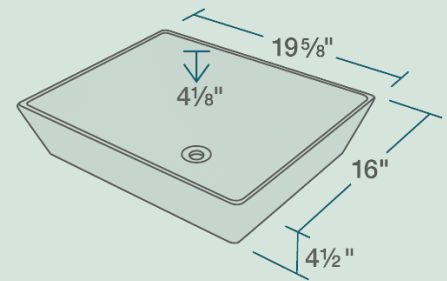

19 5/8" x 16" x 4 1/2"
Vessel Installation
True Vitreous China
No Hardware Needed
Limited Lifetime Warranty

Accessories

*Accessories not included

Available Colors

Features

Vessel Installation	21" Minimum Cabinet Size	True Vitreous China	No Hardware Needed	Limited Lifetime Warranty	One Bowl