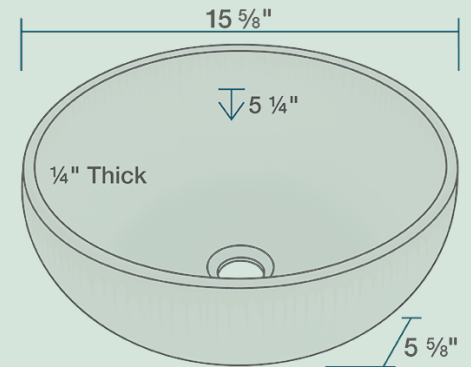

V401 Hand-Thrown Ceramic Vessel Sink

Porcelain

Our porcelain sinks are made of true vitreous china and are triple glazed to create the strongest sink you will find. All of our porcelain sinks are covered by a limited lifetime warranty. All undermount sinks come with a cardboard cutout template and mounting hardware.

15 5/8" x 15 5/8" x 5 5/8"
 Vessel Installation
 18" Minimum Cabinet Size
 No Hardware Needed
 Limited Lifetime Warranty

Accessories

*Accessories not included

Available Colors

Features

Vessel Installation	18" Minimum Cabinet Size	No Hardware Needed	Limited Lifetime Warranty	One Bowl