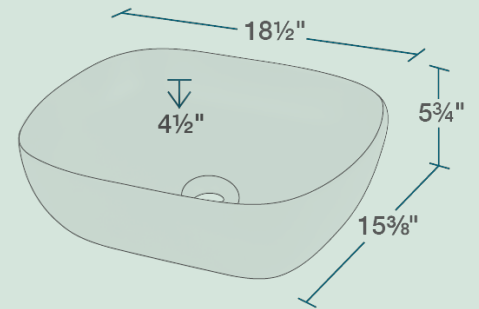

V410 Matte Black Vessel Sink

Porcelain

Our porcelain sinks are made of true vitreous china and are triple glazed to create the strongest sink you will find. All of our porcelain sinks are covered by a limited lifetime warranty. All undermount sinks come with a cardboard cutout template and mounting hardware.

18 1/2" x 15 3/8" x 5 3/4"
 Vessel Installation
 21" Minimum Cabinet Size
 True Vitreous China
 No Hardware Needed
 Limited Lifetime Warranty

Accessories

*Accessories not included

UPC: 841412152273

Features

Vessel Installation	21" Minimum Cabinet Size	True Vitreous China	No Hardware Needed	Limited Lifetime Warranty	One Bowl