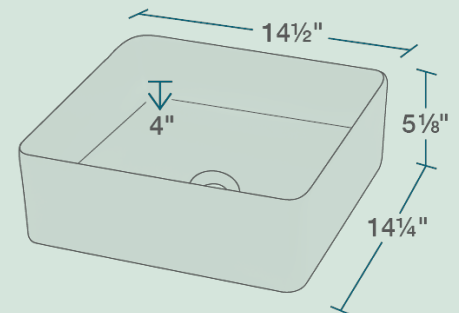

14 1/2" x 14 1/4" x 5 1/8"
Vessel Installation
15" Minimum Cabinet Size
True Vitreous China
No Hardware Needed
Limited Lifetime Warranty

Accessories

*Accessories not included

UPC: 841412152280

Features

Vessel Installation	15" Minimum Cabinet Size	True Vitreous China	No Hardware Needed	Limited Lifetime Warranty	One Bowl