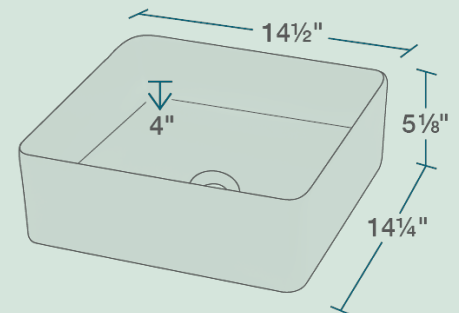

Accessories

*Accessories not included

UPC: 841412152280

Features

Vessel Installation	15" Minimum Cabinet Size	True Vitreous China	No Hardware Needed	Limited Lifetime Warranty	One Bowl