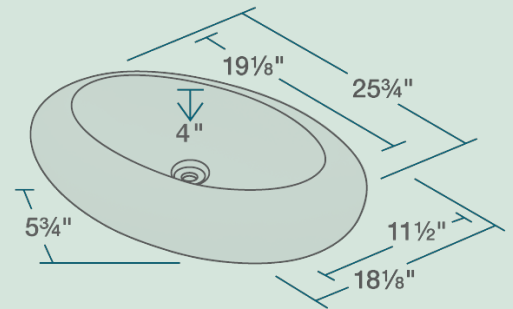

V80-BISQUE Vessel Sink

Porcelain

Our porcelain sinks are made of true vitreous china and are triple glazed to create the strongest sink you will find. All of our porcelain sinks are covered by a limited lifetime warranty. All undermount sinks come with a cardboard cutout template and mounting hardware.

25 3/4" x 18 1/8" x 5 3/4"
 Vessel Installation
 True Vitreous China
 No Hardware Needed
 Limited Lifetime Warranty

Accessories

*Accessories not included

Available Colors

Features

<p>Vessel Installation</p> 	<p>27" Minimum Cabinet Size</p> 	<p>True Vitreous China</p> <p>TVC</p>	<p>No Hardware Needed</p> 	<p>Limited Lifetime Warranty</p> <p>LLW</p>	