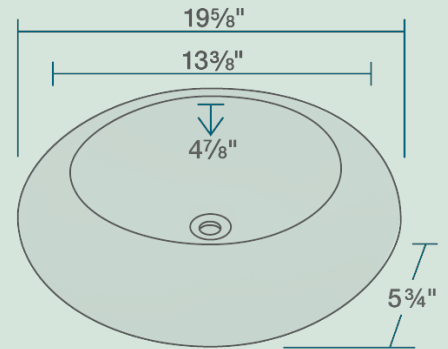

19 5/8" x 19 5/8" x 5 3/4"
 Vessel Installation
 True Vitreous China
 No Hardware Needed
 Limited Lifetime Warranty

Accessories

*Accessories not included

Available Colors

Features

<p>Vessel Installation</p> 	<p>21" Minimum Cabinet Size</p> 	<p>True Vitreous China</p> <p>TVC</p>	<p>No Hardware Needed</p> 	<p>Limited Lifetime Warranty</p> <p>LLW</p>	