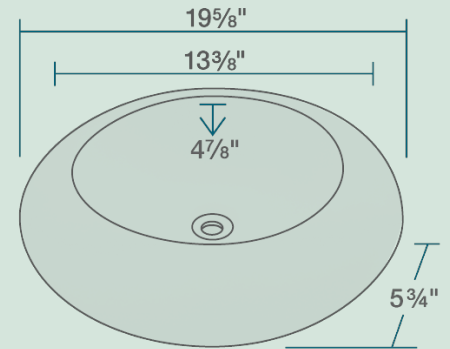

19 5/8" x 19 5/8" x 5 3/4"
 Vessel Installation
 True Vitreous China
 No Hardware Needed
 Limited Lifetime Warranty

Accessories

*Accessories not included

Available Colors

Features

Vessel Installation	21" Minimum Cabinet Size	True Vitreous China	No Hardware Needed	Limited Lifetime Warranty	One Bowl