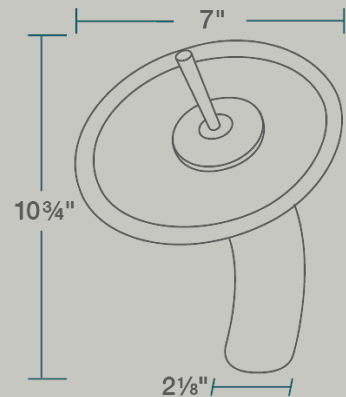

# WF-CR-ABR Waterfall Faucet

- 7" x 5 1/2" x 10 3/4"
- 1-Hole Installation
- Ceramic Disc Cartridge
- Completely Pressure Tested
- Constructed of Lead-Free Materials
- Complies with NSF Standards
- SDWA Compliant
- cUPC Certified (Uniform Plumbing Code)
- Limited Lifetime Warranty
- ADA Compliant