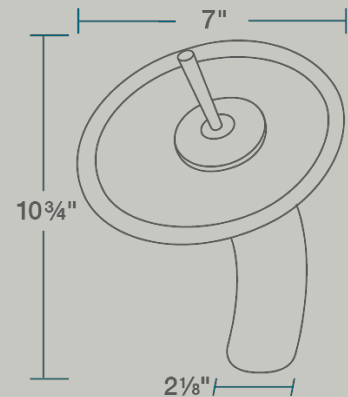

# WF-CR-ABR Waterfall Faucet

- 7" x 5 1/2" x 10 3/4"
- 1-Hole Installation
- Ceramic Disc Cartridge
- Completely Pressure Tested
- Constructed of Lead-Free Materials
- Complies with NSF Standards
- SDWA Compliant
- cUPC Certified (Uniform Plumbing Code)
- Limited Lifetime Warranty
- ADA Compliant