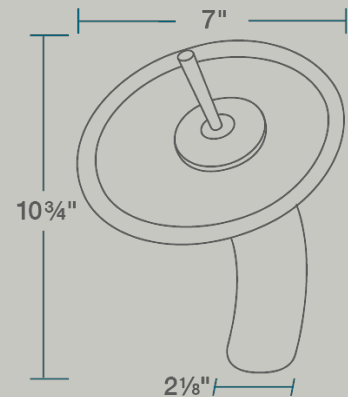

WF-CR-BN Waterfall Faucet

Bathroom Faucets

Our bathroom faucets come in an array of styles to compliment your home. Both centerset and widespread installation faucets are available in four distinct finishes. All of our faucets have solid brass waterway construction and ceramic cartridges, making for a faucet that will stand the test of time. One or two handled faucets are available to fit your personal preferences and style.

- 7" x 5 1/2" x 10 3/4"
- 1-Hole Installation
- Ceramic Disc Cartridge
- Completely Pressure Tested
- Constructed of Lead-Free Materials
- Complies with NSF Standards
- SDWA Compliant
- cUPC Certified (Uniform Plumbing Code)
- Limited Lifetime Warranty
- ADA Compliant