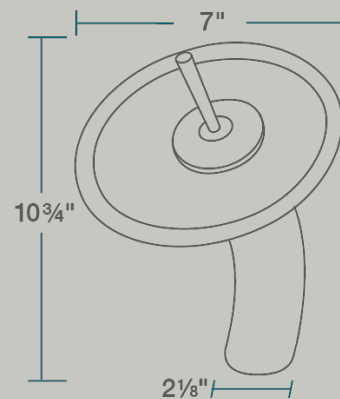

WF-CR-C Waterfall Faucet

Bathroom Faucets

Our bathroom faucets come in an array of styles to compliment your home. Both centerset and widespread installation faucets are available in four distinct finishes. All of our faucets have solid brass waterway construction and ceramic cartridges, making for a faucet that will stand the test of time. One or two handled faucets are available to fit your personal preferences and style.

- 7" x 5 1/2" x 10 3/4"
- 1-Hole Installation
- Ceramic Disc Cartridge
- Completely Pressure Tested
- Constructed of Lead-Free Materials
- Complies with NSF Standards
- SDWA Compliant
- cUPC Certified (Uniform Plumbing Code)
- Limited Lifetime Warranty
- ADA Compliant