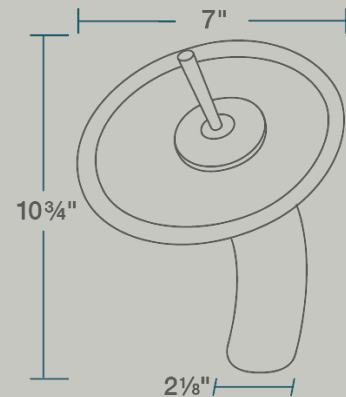

WF-CR-ORB Waterfall Faucet

Bathroom Faucets

Our bathroom faucets come in an array of styles to compliment your home. Both centerset and widespread installation faucets are available in four distinct finishes. All of our faucets have solid brass waterway construction and ceramic cartridges, making for a faucet that will stand the test of time. One or two handled faucets are available to fit your personal preferences and style.

- 7" x 5 1/2" x 10 3/4"
- 1-Hole Installation
- Ceramic Disc Cartridge
- Completely Pressure Tested
- Constructed of Lead-Free Materials
- Complies with NSF Standards
- SDWA Compliant
- cUPC Certified (Uniform Plumbing Code)
- Limited Lifetime Warranty
- ADA Compliant